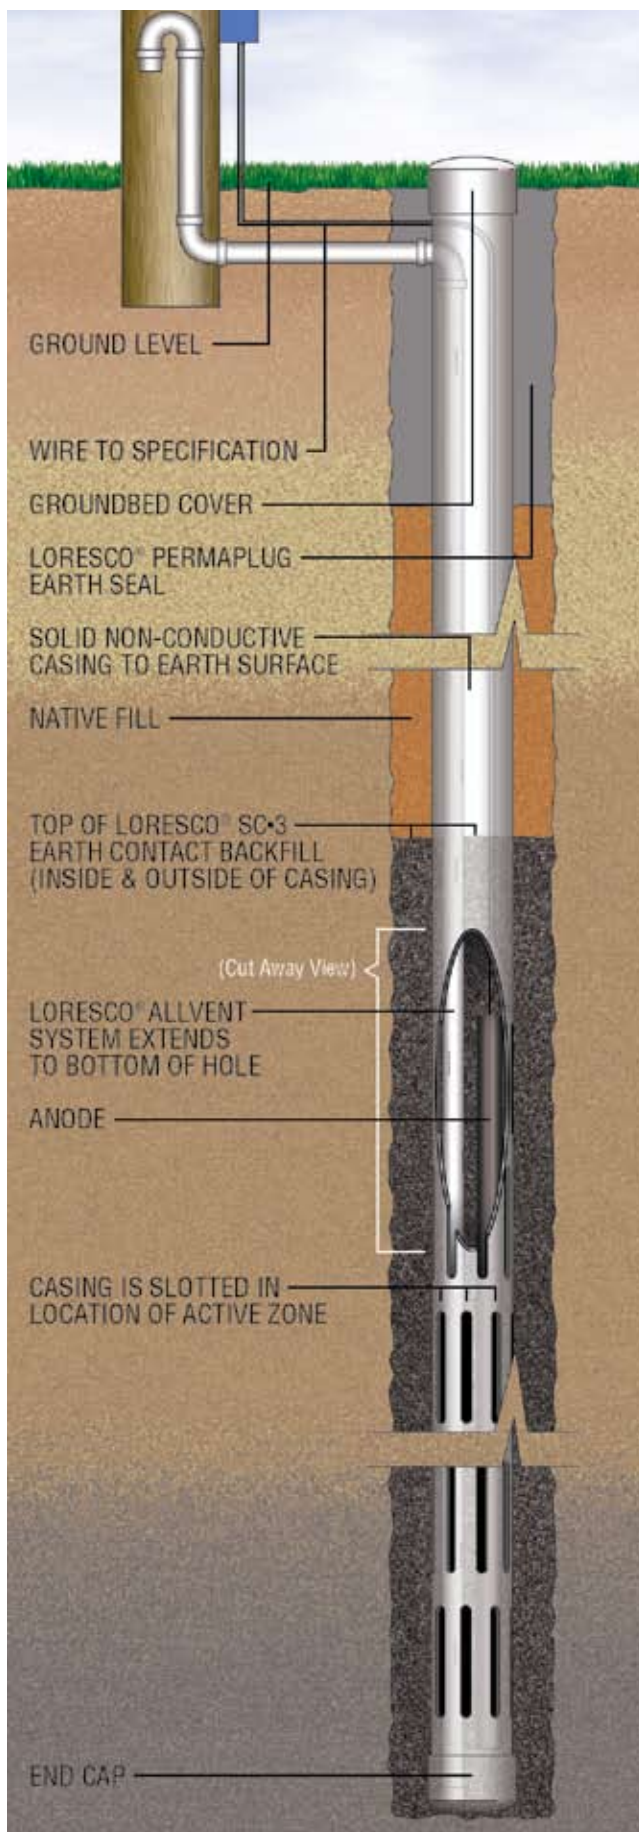

### System 1

System 1 is the most economical in the array of Loresco Replaceable Deep Anode System selections. Stable drilling conditions which produce a clean, straight hole are required. Simple, proven and innovative technology.

### Advantages

1. Simple and economical.
2. Non-conductive casing to surface reduces interference.
3. Mitigates surface water contamination.
4. Proven Replaceability.
5. Easily installed by contractors.

#### Check List for Installation

- Ground Bed Cover
- Loresco PermaPlug Earth Seal
- Loresco SC•3
- Slotted Casing
- Solid Casing
- Loresco AllVent System
- End Cap
- Installation Accessories

**Call for Assistance with Quantities -  
We are Deep Anode Specialists!**